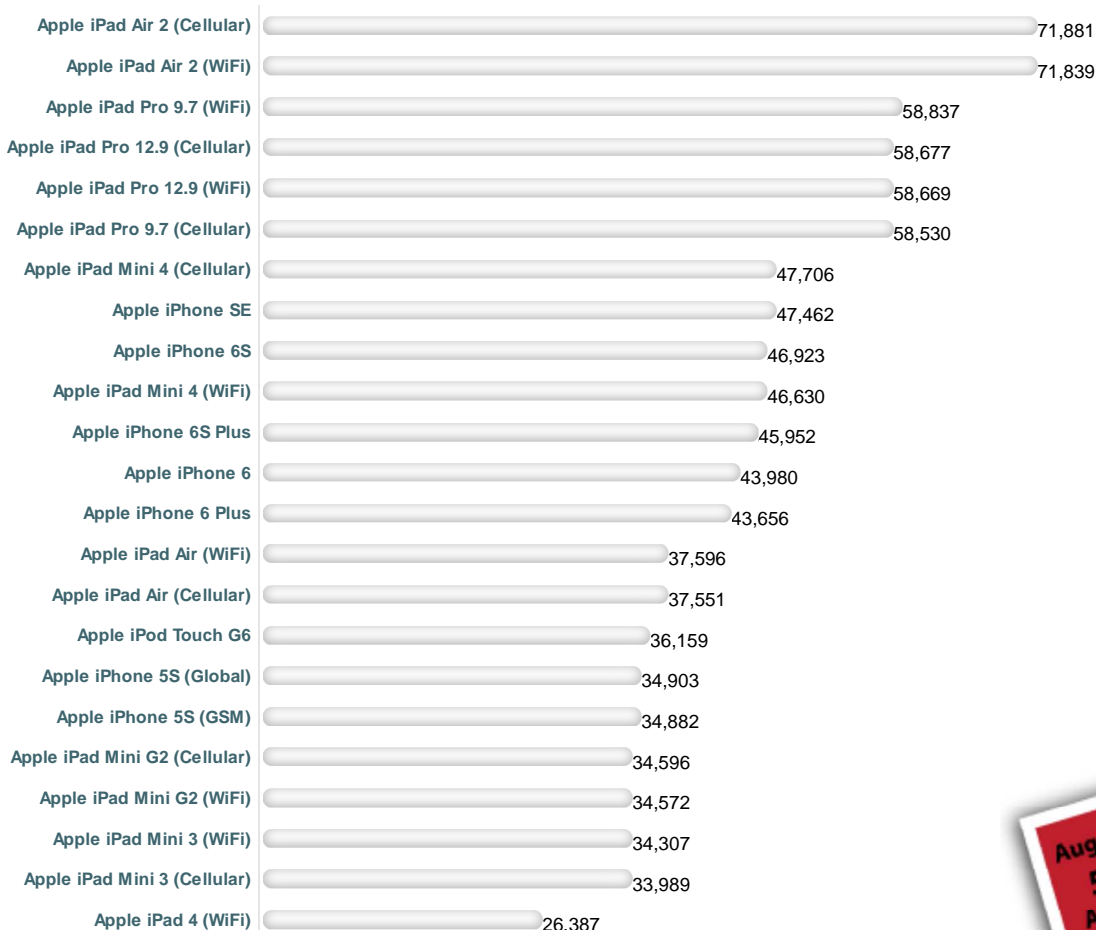

- Home
- Software
- Hardware
- Benchmarks
- Services
- Store
- Support
- Forums
- About Us

Home » iOS Benchmarks » Device CPU Mark Charts

- CPU Benchmarks
- Video Card Benchmarks
- Hard Drive Benchmarks
- RAM
- PC Systems
- Android
- iOS / iPhone

iPhone™ Benchmarks

Performance Comparison of iOS Devices

----Select A Page ----

How does your device compare?
Add your device to our benchmark chart with **PerformanceTest Mobile!**

iOS Devices - CPUMark Rating

This chart compares the CPUMark Rating made using **PerformanceTest Mobile** benchmark results and is updated daily. Submitted baselines ratings are averaged to determine the CPU rating seen on the charts. This chart shows the CPUMark for various iPhones, iPod Touch and iPad devices. The **higher** the rating the **better** the performance. Find out which iOS device is best for your hand held needs!

THE EXECUTIVE'S GUIDE TO ADVANCED THREAT PROTECTION

Ensuring end-to-end security for your organization

[Learn More](#)

iOS CPU Mark Rating
Updated 11th of August 2016