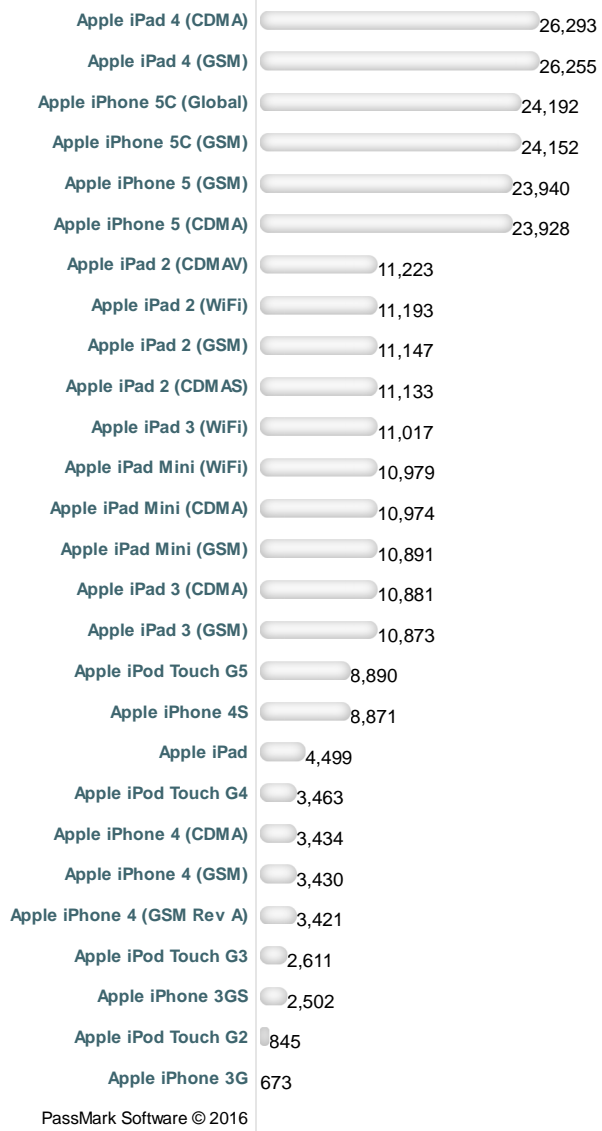

This chart compares the CPUMark Rating made using **PerformanceTest Mobile** benchmark results and is updated daily. Submitted baselines ratings are averaged to determine the CPU rating seen on the charts. This chart shows the CPUMark for various iPhones, iPod Touch and iPad devices. The **higher** the rating the **better** the performance. Find out which iOS device is best for your hand held needs!

THE EXECUTIVE'S GUIDE TO ADVANCED THREAT PROTECTION

Ensuring end-to-end security for your organization

[Learn More](#)

iOS CPU Mark Rating
Updated 11th of August 2016

[\[Home\]](#) - [\[iOS PassMark's\]](#) - [\[iOS CPU Mark's\]](#) - [\[iOS Memory Mark's\]](#)
[\[iOS Disk Mark's\]](#) - [\[iOS 2D Mark's\]](#) - [\[iOS 3D Mark's\]](#)
[\[General Tests Descriptions\]](#) - [\[Baseline Lookup/Comparisons\]](#) - [\[Graph Notes\]](#)